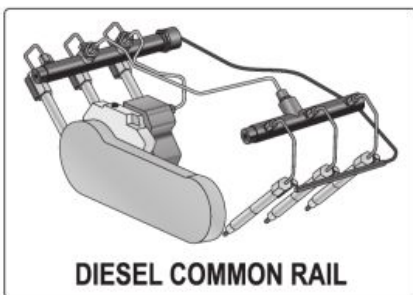

**31**  
 PCS  
 FOR 6 CYLINDERS  
 DO 6 CYLINDROV

BMC  
 & COLOR  
 SLEEVE

**YATO**  
 YT-7306

5

**DIESEL COMMON RAIL**