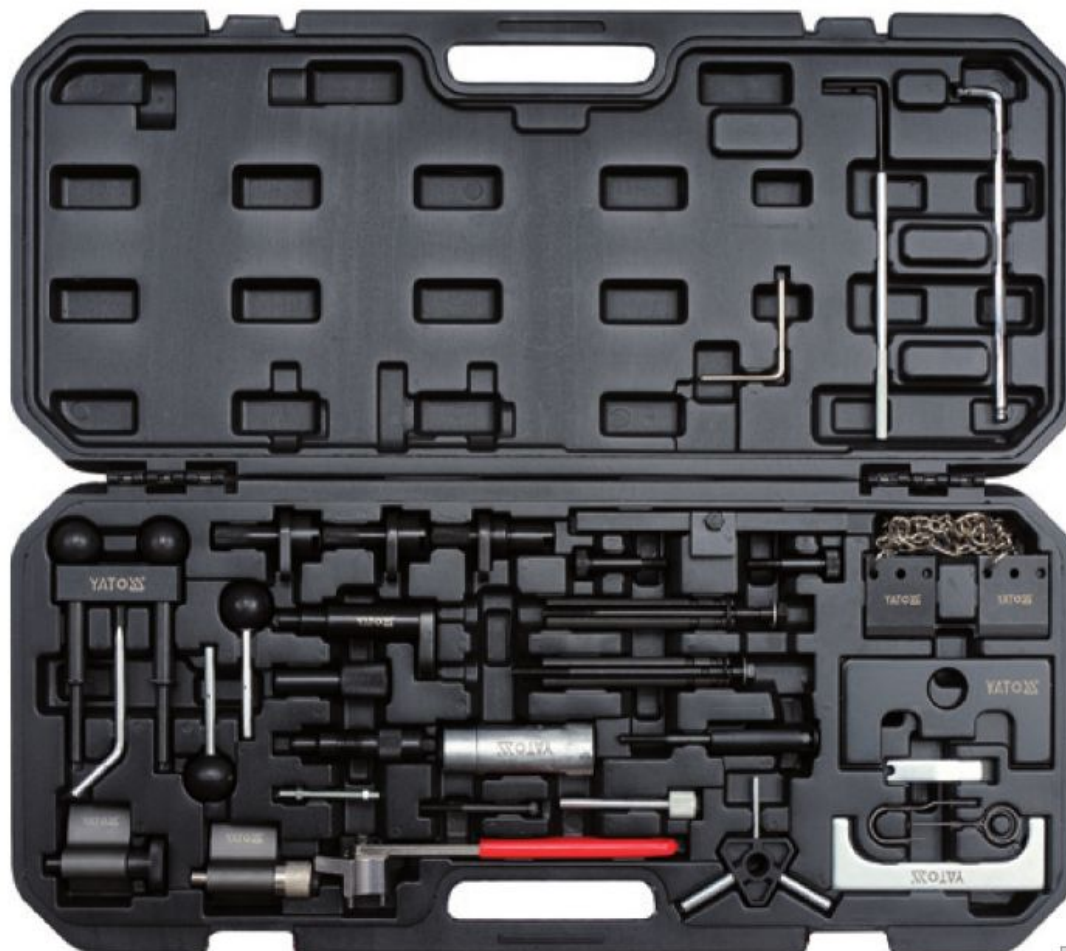

BMC
& COLOR
SLEEVE

YATO	
YT-06015	4